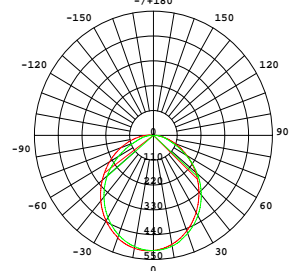

Dimensions

Light Distribution

Color Switch