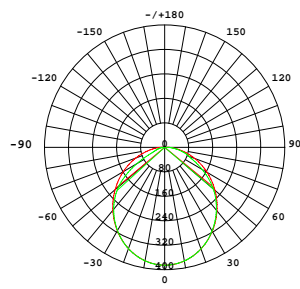

Night Light Mode