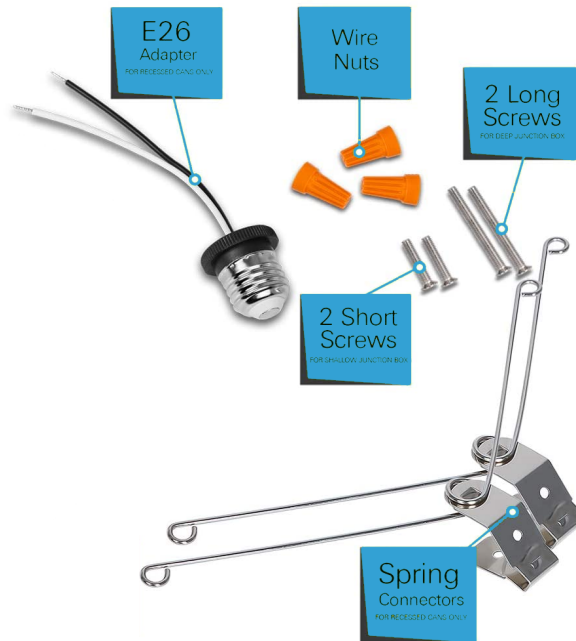

LED DISK LIGHT

Features:

- Offers 3CCT or 5CCT and nightlight options
- Easy Installation: LED disk light can be installed in any 5" or 6" recessed housing or any 2.75", 3.5", or 4" Junction Box.
- Ultra thin design provides a simple but elegant view making it extremely versatile
- Excellent Color Consistency and CRI
- Smooth Dimming: The led recessed light's high quality driver allows our light to dim. Designed for continuous dimming. down to 10%, standard 120- Volt electronic. Low-voltage dimmer is recommended for best performance.

Night Light Mode

Color Switch

CCT Mode

Night Light Mode

Two Installation Method Accessories Included

Front

Single CCT/3 CCT/5CCT Back

Night light mode back

Specifications:

Model	DKA-06-15-XXX	DKA-06-15-CCT	DKA-06-15-6CT
Power	15W	15W	15+5W
CCT	Single CCT	3CCT/5CCT Selectable	3CCT+Night Light
Brightness	1200lm	1200lm	1200lm
Dimension	7.2"X0.8"	7.2"X0.8"	7.05"X1"
Voltage	AC 120V		
Power Efficiency	0.9		
RA	90		
LED Type	SMD2835		
Dimmable	Yes, Triac		