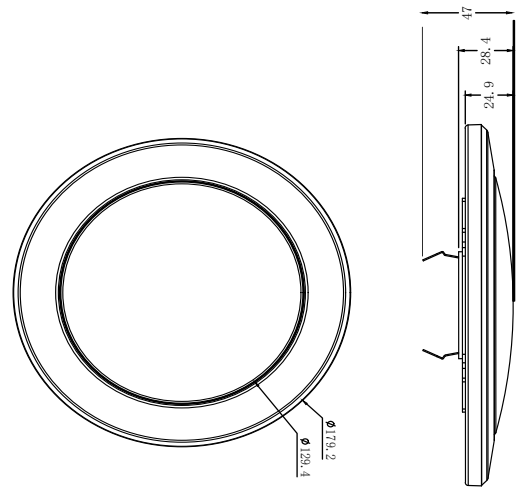

LED DISK LIGHT

Features:

- Offers 3CCT or 5CCT and nightlight options
- Easy Installation: LED disk light can be installed in any 5" or 6" recessed housing or any 2.75", 3.5", or 4" Junction Box.
- Ultra thin design provides a simple but elegant view making it extremely versatile
- Excellent Color Consistency and CRI
- Smooth Dimming: The led recessed light's high quality driver allows our light to dim. Designed for continuous dimming. down to 10%, standard 120- Volt electronic. Low-voltage dimmer is recommended for best performance.

Wide Application

Ideal using at kitchens, hallways, bathrooms, closets, laundry, porches and garage work rooms.

Night light mode

Dimensions

CCT Mode

Night Light Mode

Light Distribution

CCT Mode

Specifications:

Model	DKA-06-15-XXX	DKA-06-15-CCT	DKA-06-15-6CT
Power	15W	15W	15+5W
CCT	Single CCT	3CCT/5CCT Selectable	3CCT+Night Light
Brightness	1200lm	1200lm	1200lm
Dimension	7.2"X0.8"	7.2"X0.8"	7.05"X1"
Voltage	AC 120V		
Power Efficiency	0.9		
RA	90		
LED Type	SMD2835		
Dimmable	Yes, Triac		