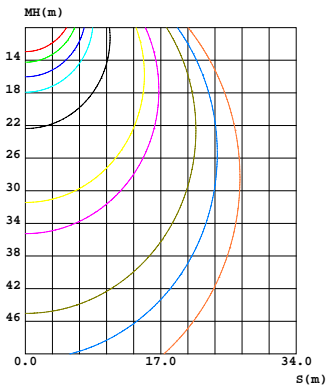

Light Distribution

CCT Mode