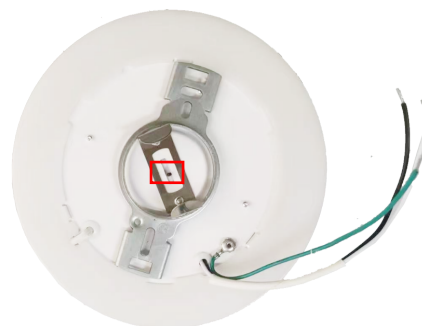

LED DISK LIGHT

Features:

- Offers 3CCT or 5CCT and nightlight options
- Easy Installation: LED disk light can be installed in any 5" or 6" recessed housing or any 2.75", 3.5", or 4" Junction Box.
- Ultra thin design provides a simple but elegant view making it extremely versatile
- Excellent Color Consistency and CRI
- Smooth Dimming: The led recessed light's high quality driver allows our light to dim. Designed for continuous dimming. down to 10%, standard 120- Volt electronic. Low-voltage dimmer is recommended for best performance.

Wide Application

Ideal using at kitchens, hallways, bathrooms, closets, laundry, porches and garage work rooms.

Night light mode

Dimensions

CCT Mode

Night Light Mode

Light Distribution

CCT Mode

Night Light Mode

Color Switch

CCT Mode

Night Light Mode

Two Installation Method Accessories Included

Front

Single CCT/3 CCT/5CCT Back

Night light mode back

Specifications:

Model	DKA-06-15-XXX	DKA-06-15-CCT	DKA-06-15-6CT
Power	15W	15W	15+5W
CCT	Single CCT	3CCT/5CCT Selectable	3CCT+Night Light
Brightness	1200lm	1200lm	1200lm
Dimension	7.2"X0.8"	7.2"X0.8"	7.05"X1"
Voltage	AC 120V		
Power Efficiency	0.9		
RA	90		
LED Type	SMD2835		
Dimmable	Yes, Triac		