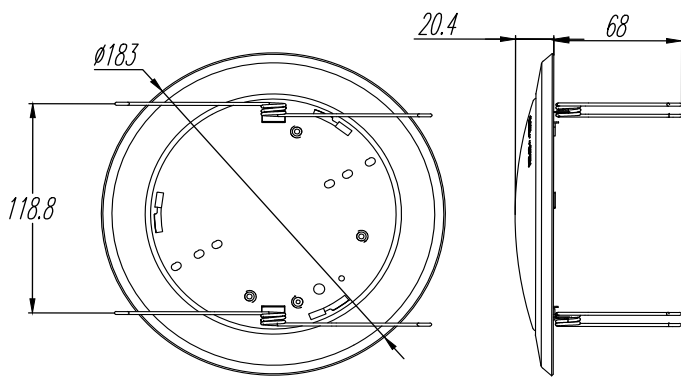

Dimensions

CCT Mode