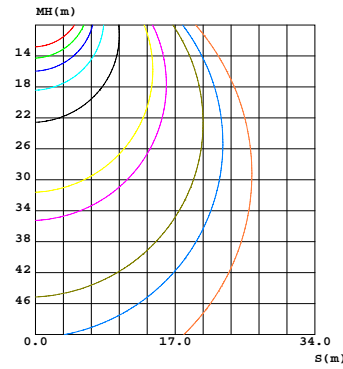

Night Light Mode